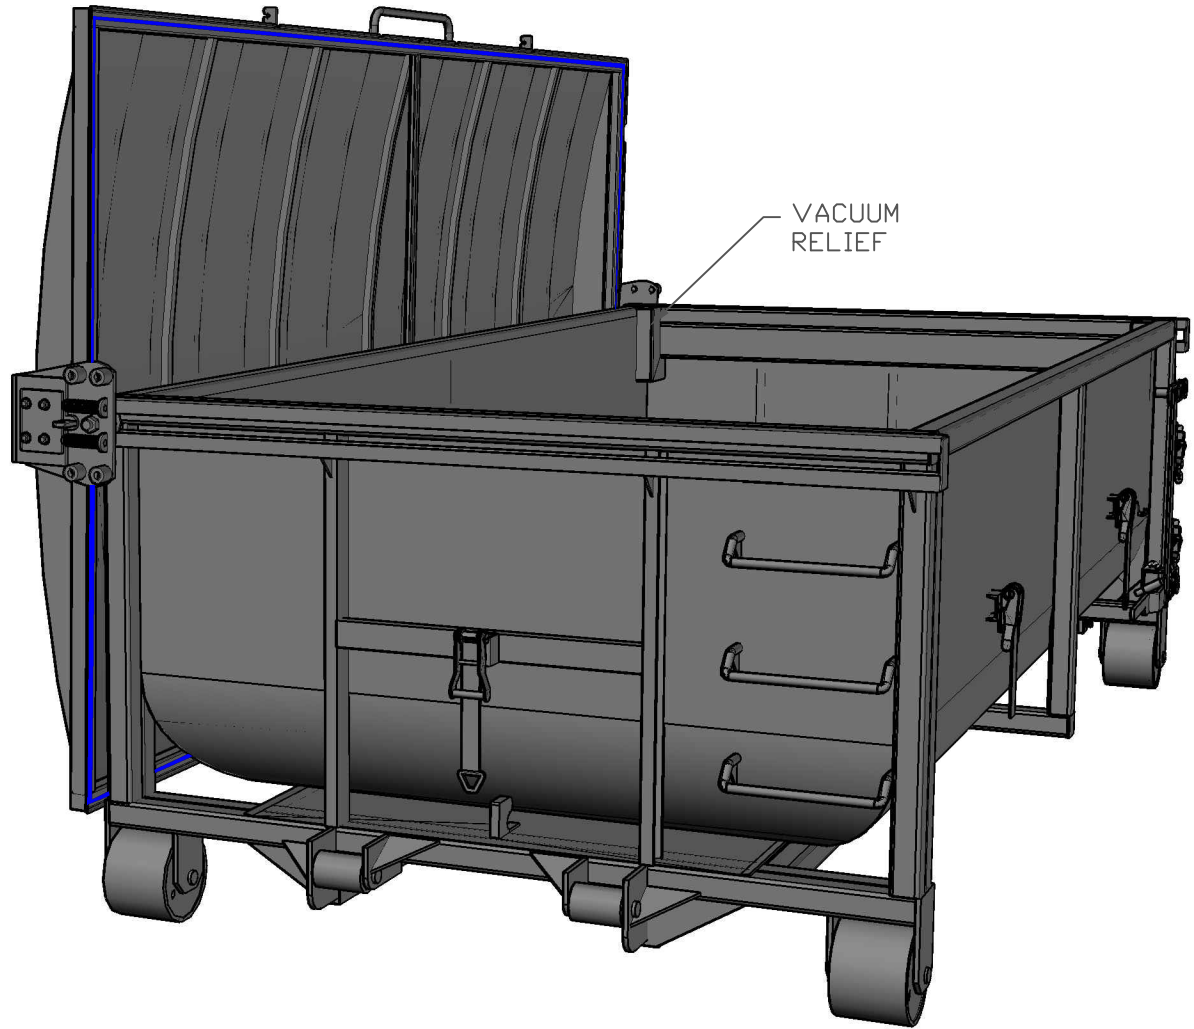

REV	DATE	DESCRIPTION	INT
A	09-14-2018	ADDED 1 EA. SCREW LOCK PER SIDE	R.C.