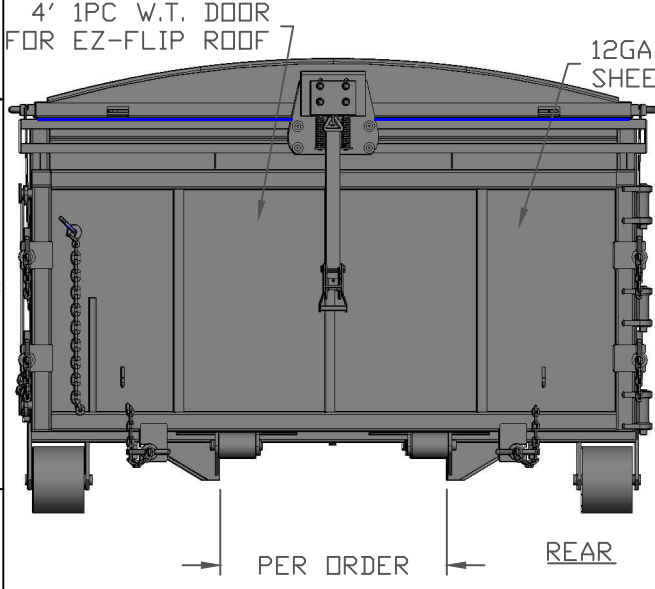

REV	DATE	DESCRIPTION	INT
A	09-14-2018	ADDED 1 EA. SCREW LOCK PER SIDE	R.C.

NOTES:
 1) ALL DIMENSIONS ARE IN INCHES, +/- 1/4", UNLESS OTHERWISE SPECIFIED ON THE DRAWING.
 2) PLEASE REVIEW DRAWING(S), MAKE ANY CHANGES OR MODIFICATIONS THAT ARE APPROPRIATE, SIGN AND RETURN.

TITLE: 16' X 4' STD. ROUND BOTTOM 4' 1PC W.T. DOOR FOR EZ-FLIP ROOF			
DRAWN BY: F. DUTRA	DATE: 09-14-2018	SCALE: N.T.S.	CUSTOMER: PROSPECTED CUSTOMER
(800)635-8335 TOLL FREE		www.con-fab.com	PAGE: 1 OF 3
			FILE NAME: ENG\CFC\GREY SCALE DIMS\16X4 STD RB_1PC W.T. DOOR AND EZ FLIP ROOF