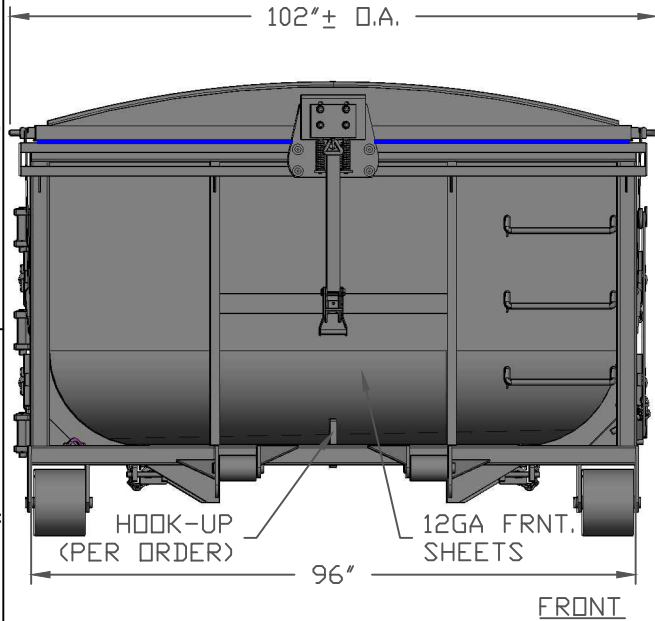

REV	DATE	DESCRIPTION	INT
A	09-14-2018	ADDED 1 EA. SCREW LOCK PER SIDE	R.C.

NOTES:
 1) ALL DIMENSIONS ARE IN INCHES, +/- 1/4", UNLESS OTHERWISE SPECIFIED ON THE DRAWING.
 2) PLEASE REVIEW DRAWING(S), MAKE ANY CHANGES OR MODIFICATIONS THAT ARE APPROPRIATE, SIGN AND RETURN.

TITLE: 16' X 4' STD. ROUND BOTTOM 4' 1PC W.T. DOOR FOR EZ-FLIP ROOF			
DRAWN BY: F. DUTRA	DATE: 09-14-2018	SCALE: N.T.S.	CUSTOMER: PROSPECTED CUSTOMER
(800)635-8335 TOLL FREE		www.con-fab.com	PAGE: 1 OF 3
			FILE NAME: ENG\CFC\GREY SCALE DIMS\16X4 STD RB_1PC W.T. DOOR AND EZ FLIP ROOF