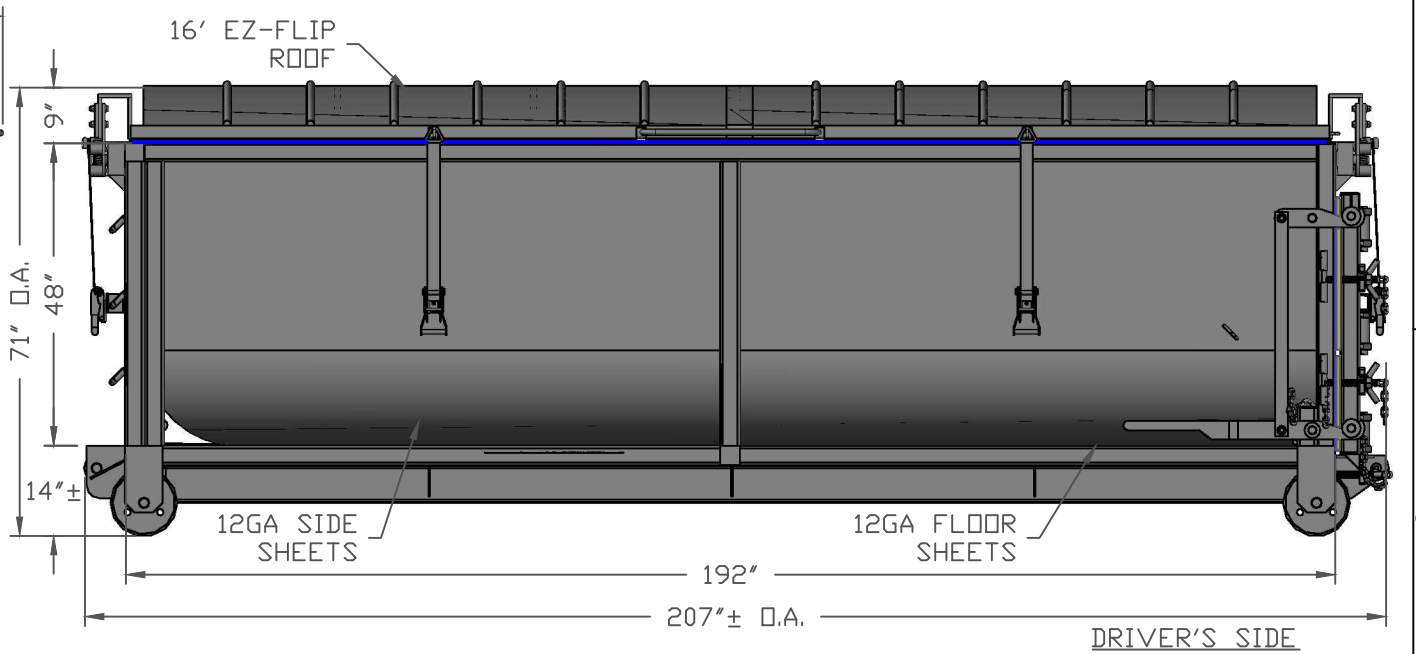

REV	DATE	DESCRIPTION	INT
A	09-14-2018	ADDED 1 EA. SCREW LOCK PER SIDE	R.C.

NOTES:
 1) ALL DIMENSIONS ARE IN INCHES, +/- 1/4", UNLESS OTHERWISE SPECIFIED ON THE DRAWING.
 2) PLEASE REVIEW DRAWING(S), MAKE ANY CHANGES OR MODIFICATIONS THAT ARE APPROPRIATE, SIGN AND RETURN.

TITLE: 16' X 4' STD. ROUND BOTTOM 4' 1PC W.T. DOOR FOR EZ-FLIP ROOF			
DRAWN BY: F. DUTRA	DATE: 09-14-2018	SCALE: N.T.S.	CUSTOMER: PROSPECTED CUSTOMER
(800)635-8335 TOLL FREE		www.con-fab.com	PAGE: 1 OF 3
			FILE NAME: ENG\CFC\GREY SCALE DIMS\16X4 STD RB_1PC W.T. DOOR AND EZ FLIP ROOF