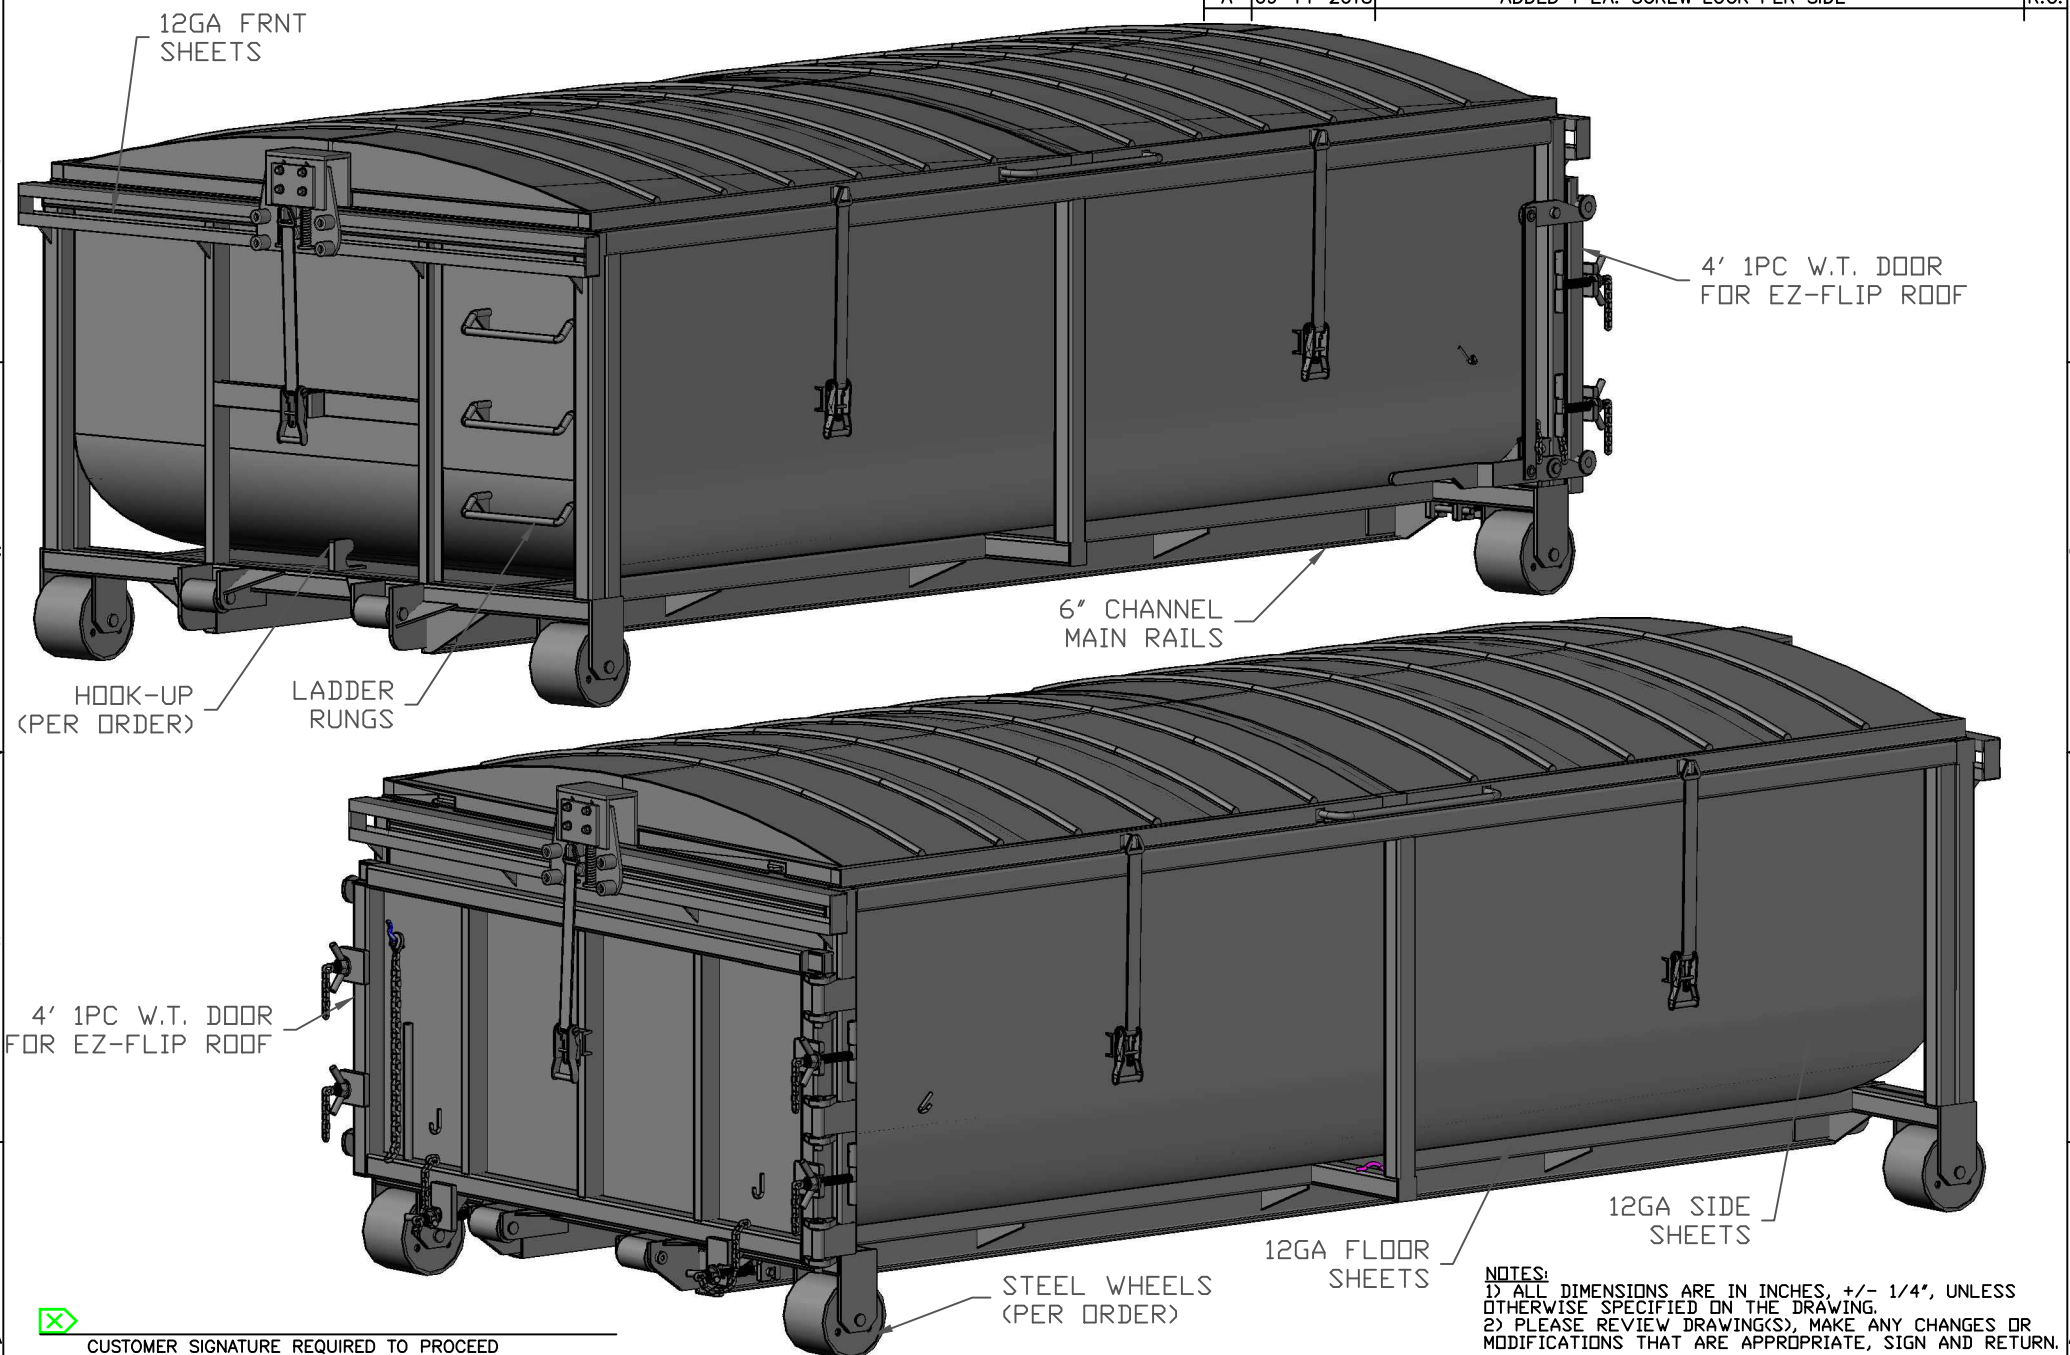

REV	DATE	DESCRIPTION	INT
A	09-14-2018	ADDED 1 EA. SCREW LOCK PER SIDE	R.C.

NOTES:
 1) ALL DIMENSIONS ARE IN INCHES, +/- 1/4", UNLESS OTHERWISE SPECIFIED ON THE DRAWING.
 2) PLEASE REVIEW DRAWING(S), MAKE ANY CHANGES OR MODIFICATIONS THAT ARE APPROPRIATE, SIGN AND RETURN.

TITLE: 16' X 4' STD. ROUND BOTTOM 4' 1PC W.T. DOOR FOR EZ-FLIP ROOF			
DRAWN BY: F. DUTRA	DATE: 09-14-2018	SCALE: N.T.S.	CUSTOMER: PROSPECTED CUSTOMER
(800)635-8335 TOLL FREE		www.con-fab.com	PAGE: 1 OF 3
			FILE NAME: ENG\CFC\GREY SCALE DIMS\16X4 STD RB_1PC W.T. DOOR AND EZ FLIP ROOF

TITLE: 16' X 4' STD. ROUND BOTTOM 4' 1PC W.T. DOOR FOR EZ-FLIP ROOF			
DRAWN BY: F. DUTRA	DATE: 09-14-2018	SCALE: N.T.S.	CUSTOMER: PROSPECTED CUSTOMER
(800)635-8335 TOLL FREE		www.con-fab.com	PAGE: 2 OF 3
			FILE NAME: ENG\CFC\GREY SCALE DWGS\16X4 STD RB_1PC W.T. DOOR