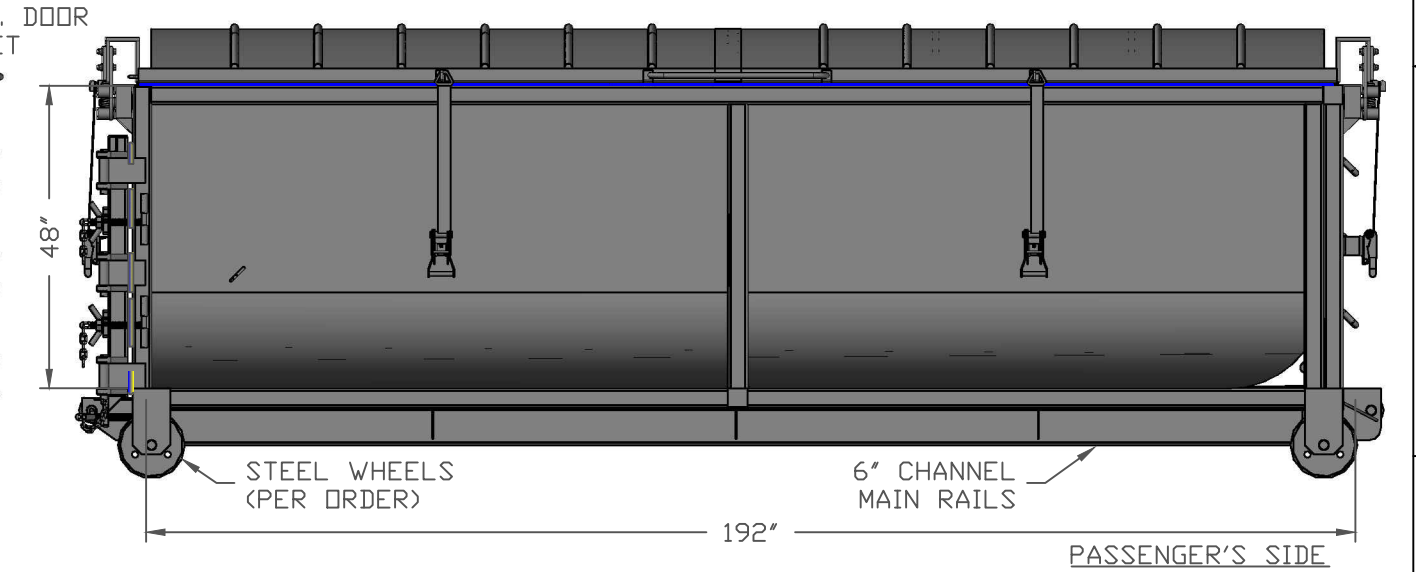

REV	DATE	DESCRIPTION	INT
A	09-14-2018	ADDED 1 EA. SCREW LOCK PER SIDE	R.C.

NOTES:
 1) ALL DIMENSIONS ARE IN INCHES, +/- 1/4", UNLESS OTHERWISE SPECIFIED ON THE DRAWING.
 2) PLEASE REVIEW DRAWING(S), MAKE ANY CHANGES OR MODIFICATIONS THAT ARE APPROPRIATE, SIGN AND RETURN.

TITLE: 16' X 4' STD. ROUND BOTTOM 4' 1PC W.T. DOOR FOR EZ-FLIP ROOF			
DRAWN BY: F. DUTRA	DATE: 09-14-2018	SCALE: N.T.S.	CUSTOMER: PROSPECTED CUSTOMER
(800)635-8335 TOLL FREE		www.con-fab.com	PAGE: 1 OF 3
			FILE NAME: ENG\CFC\GREY SCALE DIMS\16X4 STD RB_1PC W.T. DOOR AND EZ FLIP ROOF