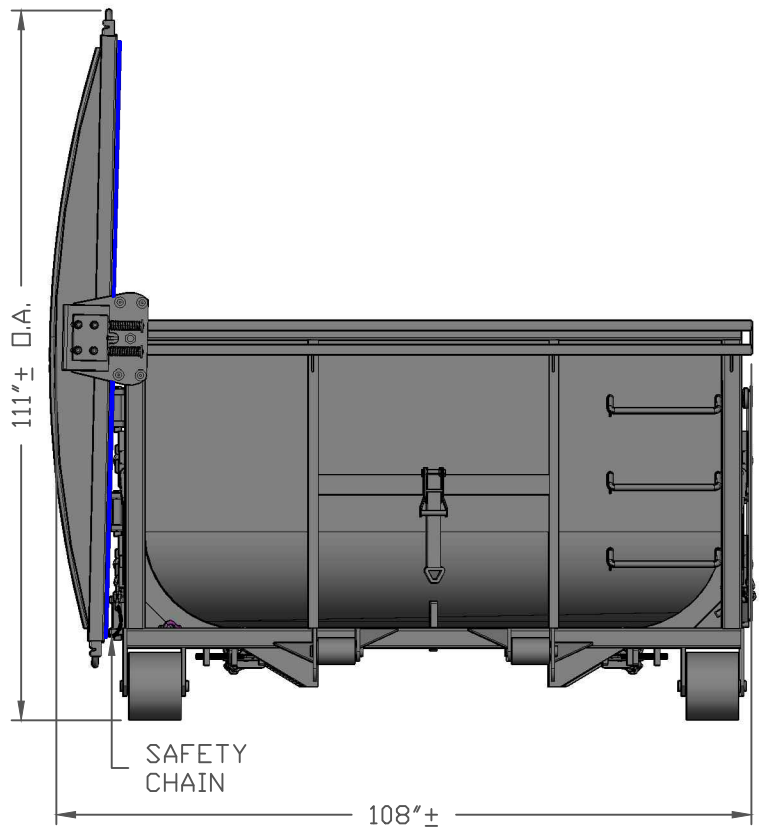

REV	DATE	DESCRIPTION	INT
A	09-14-2018	ADDED 1 EA. SCREW LOCK PER SIDE	R.C.

NOTES:
 1) ALL DIMENSIONS ARE IN INCHES, +/- 1/4", UNLESS OTHERWISE SPECIFIED ON THE DRAWING.
 2) PLEASE REVIEW DRAWING(S), MAKE ANY CHANGES OR MODIFICATIONS THAT ARE APPROPRIATE, SIGN AND RETURN.

TITLE: 16' X 4' STD. ROUND BOTTOM 4' 1PC W.T. DOOR FOR EZ-FLIP ROOF			
DRAWN BY: F. DUTRA	DATE: 09-14-2018	SCALE: N.T.S.	CUSTOMER: PROSPECTED CUSTOMER
(800)635-8335 TOLL FREE		www.con-fab.com	PAGE: 2 OF 3
			FILE NAME: ENG\CFC\GREY SCALE DWGS\16X4 STD RB_1PC W.T. DOOR