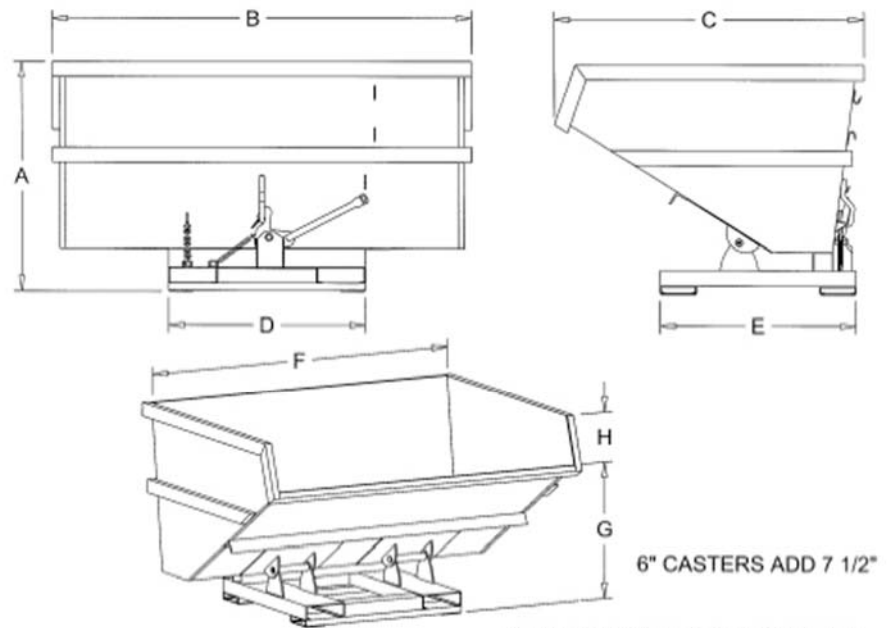

Pivot Hopper

Dimensions and Drawing

SIZE *	A	B	C	D	E	F	G	H
3/8 YD.	28 1/4"	32 1/4"	37 1/2"	28"	26"	30"	22"	6 1/2"
3/4 YD.	28 1/4"	62 1/4"	37 1/2"	36"	26"	60"	22"	6 1/2"
1 YD.	39 1/2"	41 1/2"	68 1/4"	38"	42"	38"	----	----
1 1/2 YD.	49 1/2"	45 1/2"	66 1/2"	42"	42"	42"	38"	11 1/2"
2 YD.	49 1/2"	63 1/2"	66 1/2"	42"	42"	60"	38"	11 1/2"
3 YD.	49 1/2"	83 1/2"	66 1/2"	42"	42"	80"	38"	11 1/2"
4 YD.	59 1/2"	83 1/2"	80"	42"	51"	80"	47 1/2"	12"

* DIMENSIONS ARE SUBJECT TO VARIATIONS. ADVISE YOUR SALES REPRESENTATIVE IF DIMENSIONS ARE CRITICAL